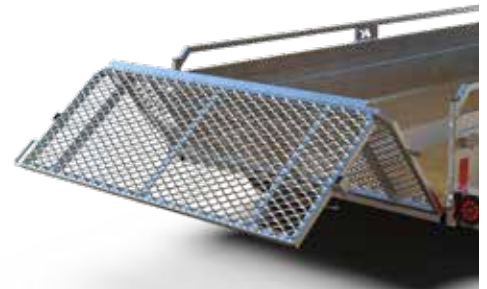

48" BIFOLD RAMP

ACCESSORIES & OPTIONS

spare tire and mount

K-TRAIL

K-TRAIL.CA

INFO@K-TRAIL.CA | 877 248-7018

Specifications may change without notice.