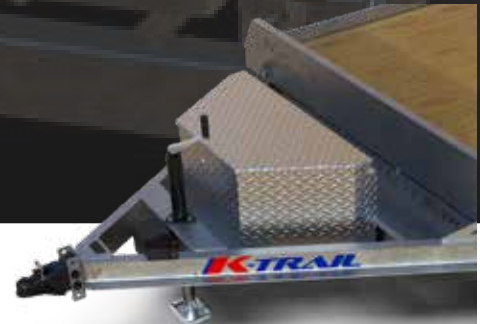

### **HARNES**

- LED lights
- Cold-weather wiring harness

### **CHASSIS**

- Tubular chassis  
3.5" x 5" x 1/4"
- Tongue: Steel Grade C5 x 6.7 lb/ft
- Crossmember every 16" c/c

**SLIDE-IN RAMPS**

**OPTION: ALUMINUM BOX**

**MOUNTED SPARE TIRE**