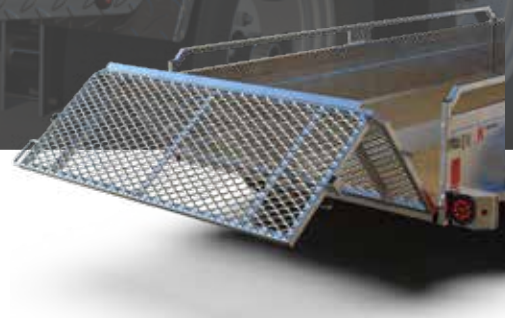

specifications may change without notice

K SERIES

5699
MODEL

FEATURES

- 4 D-rings
- Welded footboard
- Treated plywood plate deck
- Steel diamond plate fenders

HARNESS

- LED lights
- Harness embedded in the frame

FRAME

- 1½" x 3" x 1/10" tubing frame
- Enclosed light boxes
- 2½" x 2½" x 3/16" tube poles

ROLLING TARP SYSTEM

FOLD-DOWN FRONT PANEL

48" BIFOLD RAMP

SPARE TIRE

BOAT RACK

SHORT REAR PANEL

ACCESSORIES & OPTIONS

spare tire and mount, boat rack, rolling tarp system, short rear panel