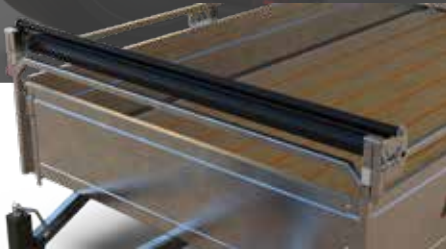

specifications may change without notice

K SERIES

5699
MODEL

FEATURES

- 4 D-rings
- Welded footboard
- Treated plywood plate deck
- Steel diamond plate fenders

HARNESS

- LED lights
- Harness embedded in the frame

FRAME

- 1½" x 3" x 1/10" tubing frame
- Enclosed light boxes
- 2½" x 2½" x 3/16" tube poles

ROLLING TARP SYSTEM

FOLD-DOWN FRONT PANEL

48" BIFOLD RAMP

SPARE TIRE

BOAT RACK

SHORT REAR PANEL