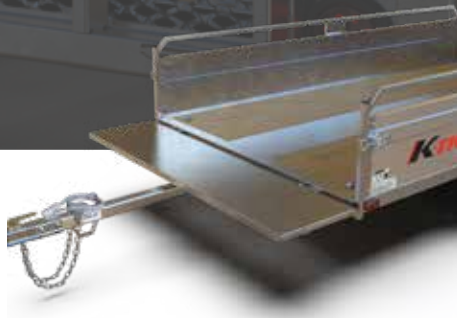

SINGLE

TANDEM

Compact trailers are ideal for hauling lumber, doing landscaping work, fishing, hunting, etc. They're easy to handle and great for transporting materials, bulky items, equipment and your ATV.

specifications may change without notice

K SERIES

5699
MODEL

FEATURES

- 4 D-rings
- Welded footboard
- Treated plywood plate deck
- Steel diamond plate fenders

HARNESS

- LED lights
- Harness embedded in the frame

FRAME

- 1½" x 3" x 1/10" tubing frame
- Enclosed light boxes
- 2½" x 2½" x 3/16" tube poles

ROLLING TARP SYSTEM

FOLD-DOWN FRONT PANEL

48" BIFOLD RAMP

SPARE TIRE

BOAT RACK

SHORT REAR PANEL