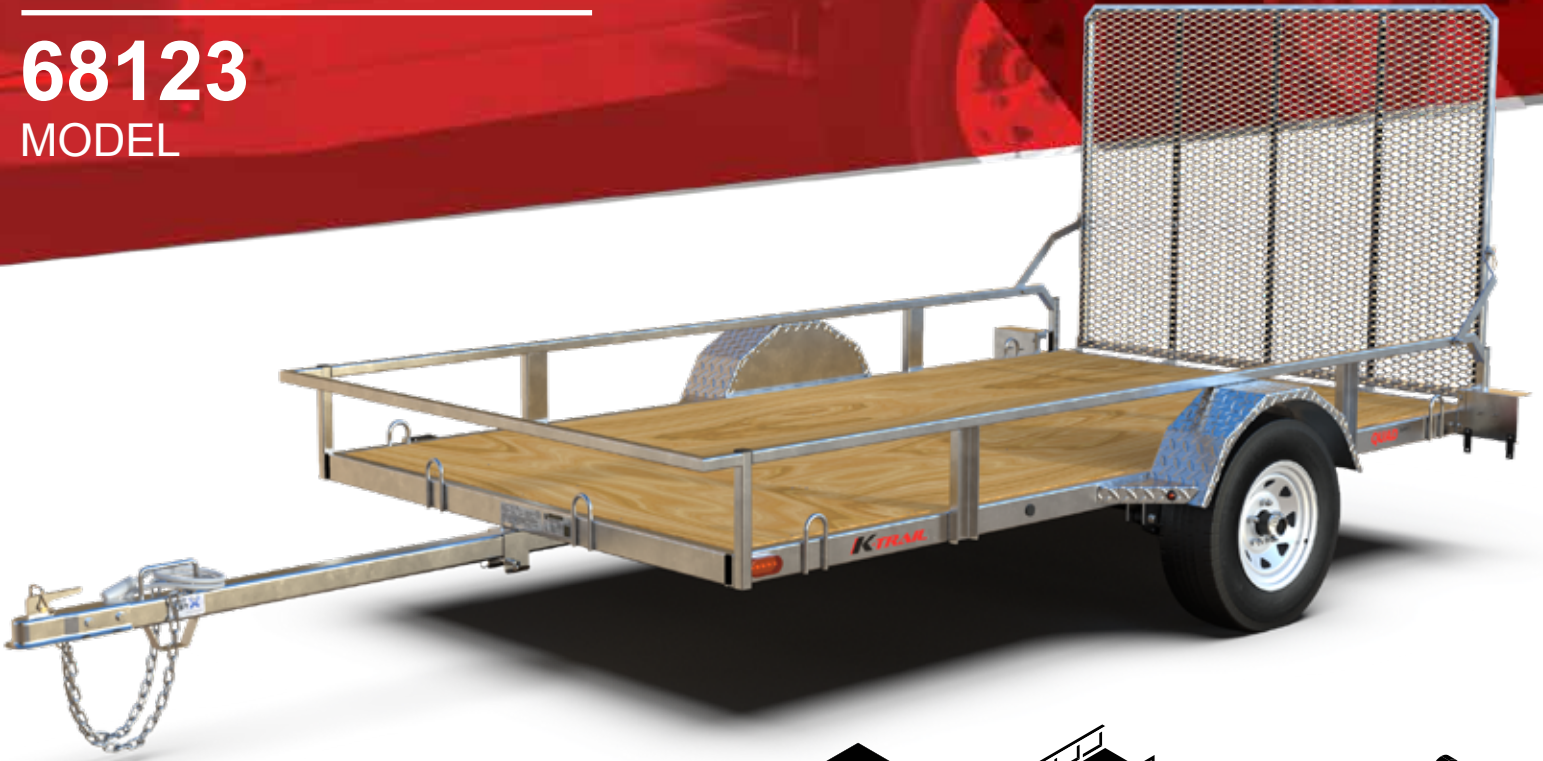

# K-TRAIL

HIGH-QUALITY · TOUGH · DURABLE

## 68123

MODEL

68123-VTT-S shown  
subject to change

GALVANIZED

OPEN SIDES

SINGLE

TANDEM

You guessed it: These trailers are for sports enthusiasts, just like you!

These trailers are designed to haul ATVs and side-by-side vehicles.

We have two models to choose from: single or tandem axle.

### CAPACITY

	68123-VTT-S	68123-VTT-T
Type	Single	Tandem
Tires / Rims	175-80-R13 (6 ply)	
Payload	2,000 lbs.	2,000 lbs.
Trailer weight	617 lbs.	763 lbs.
Axles	1 x 3,500 lbs.	2 x 3,500 lbs.