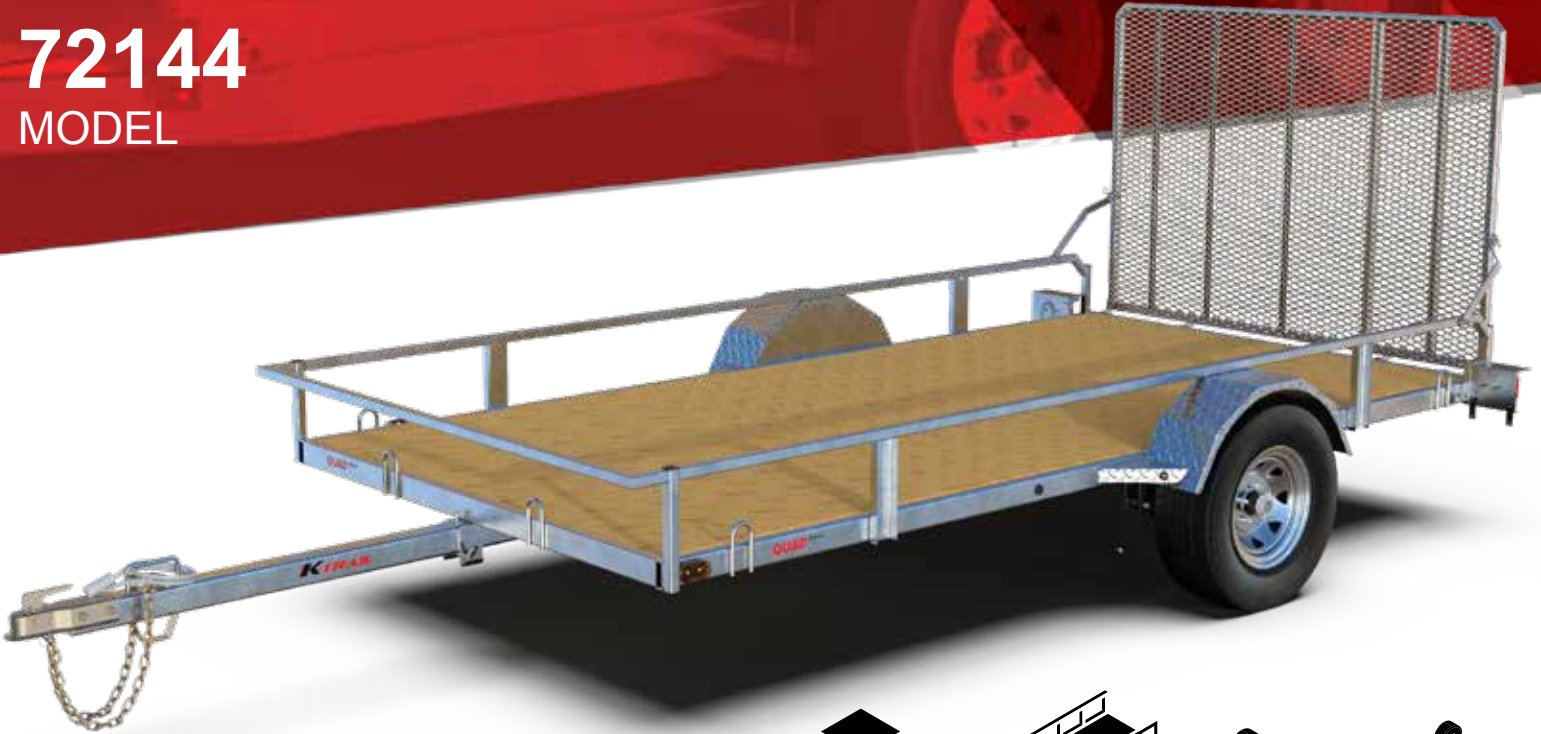

# K-TRAIL

HIGH-QUALITY · TOUGH · DURABLE

# QUAD SERIES

**72144**  
MODEL

72144-S shown  
subject to change

-   
GALVANIZED
-   
OPEN SIDES
-   
SINGLE
-   
TANDEM

You guessed it: These trailers are for sports enthusiasts, just like you!

You'll be able to haul more than one ATV with these 6' x 12' platform trailers.

Our 72144-VTT-TD model even offers a convenient side ramp.

	72144-VTT-S	72144-VTT-T	72144-VTT-TD
Interior (length x width x height)	144" x 72" x 9"		Front Sct. 88" x 57" Rear Sct. 88" x 72"
Total (length x width)	198" x 90"		202" x 91"
Tires / Rims	205-75-R14 (6 ply)		
Coupler	2"		
Payload	2,000 lbs.	2,000 lbs.	2,000 lbs.
Trailer weight	790 lbs.	940 lbs.	1,040 lbs.
Axles	1 x 3,500 lbs.	2 x 3,500 lbs.	2 x 3,500 lbs.

## FEATURES

- 6 welded D-rings
- Welded footboard
- Treated plywood deck
- Steel diamond plate fenders